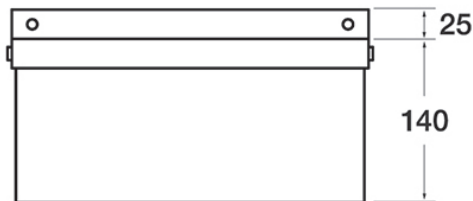

MODEL:

BaSix WS2-KVS

BASIX

BaSix Hand Wash Station. Knee-operated, Hands-Free operation. Includes knee-valve, swivel spout, M-MX91 manual mixer, water hose and tap hole stopper

Basin Range: WS2
Controls: Hands-Free
Tap Type: Knee-operated

TECHNICAL INFO

- Dimensions: O/D: 305 x 270 x 140 Bowl: 240 x 135 deep
- Basin material: Stainless Steel
- Product weight: 2.65kg
- One and one quarter inch drain waste fitting supplied
- Flow rate at 3 bar of pressure: 9.4 lpm
- Supplied with manual mixing valve for hot & cold supplies with integrally fitted check valves