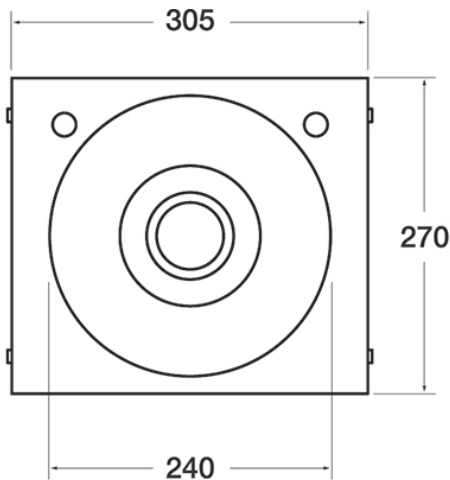

MODEL:

BaSix WS2-KVS

BASIX

BaSix Hand Wash Station. Knee-operated, Hands-Free operation. Includes knee-valve, swivel spout, M-MX91 manual mixer, water hose and tap hole stopper

Basin Range: WS2
Controls: Hands-Free
Tap Type: Knee-operated

TECHNICAL INFO

- Dimensions: O/D: 305 x 270 x 140 Bowl: 240 x 135 deep
- Basin material: Stainless Steel
- Product weight: 2.65kg
- One and one quarter inch drain waste fitting supplied
- Flow rate at 3 bar of pressure: 9.4 lpm
- Supplied with manual mixing valve for hot & cold supplies with integrally fitted check valves

Dimensions are in millimeters. If a Cad file is required please visit www.mechline.com.