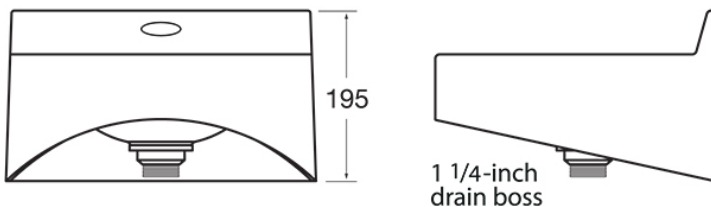

MODEL:

BaSix WS1-TX-BL-WHITE

BASIX

BaSix Hand Wash Station with a pair of AquaTechnix LEVER Reg4 certified taps (WHITE)

Accreditation: Kiwa KUKreg4 1+

Basin Range: WS1

Controls: Lever

Tap Type: Basin

FEATURES & BENEFITS

- Range of hygienic hand washing solutions.
- Helps operations meet their requirement to provide hand-washing stations on site.
- Good and safe habits are more easily followed and enforced.
- Engineered from a single-piece, moulded high-grade polycarbonate ABS plastic.
- Strong & durable with no sharp edges.
- Eco-friendly the WS1 can be fully recycled & has lower embedded energy costs than traditional stainless steel basins.