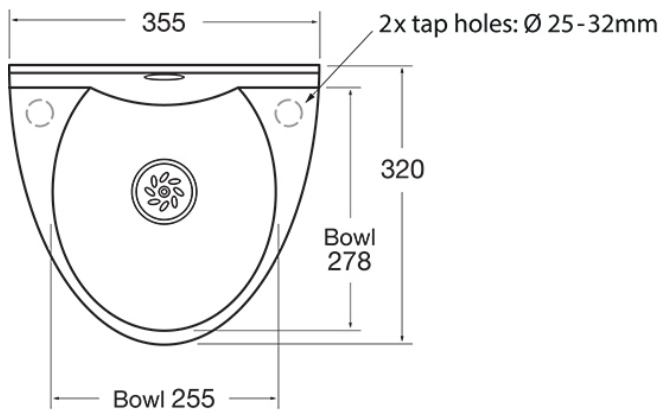

MODEL:

BaSix WS1-TX-BL-WHITE

BASIX

BaSix Hand Wash Station with a pair of AquaTechnix LEVER Reg4 certified taps (WHITE)

Accreditation: Kiwa KUKreg4 1+

Basin Range: WS1

Controls: Lever

Tap Type: Basin

FEATURES & BENEFITS

- Range of hygienic hand washing solutions.
- Helps operations meet their requirement to provide hand-washing stations on site.
- Good and safe habits are more easily followed and enforced.
- Engineered from a single-piece, moulded high-grade polycarbonate ABS plastic.
- Strong & durable with no sharp edges.
- Eco-friendly the WS1 can be fully recycled & has lower embedded energy costs than traditional stainless steel basins.

Dimensions are in millimeters. If a Cad file is required please visit www.mechline.com.

MECHLINE DEVELOPMENTS LIMITED

Tel: +44 (0)1908 261511 | Email: info@mechline.com | Web: www.mechline.com