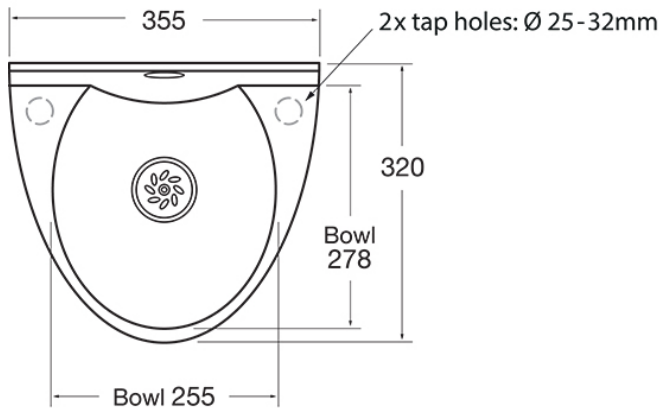

MODEL:

BaSix WS1-T2-WHITE

BASIX

BaSix Hand Wash Station. Soft-touch operated, time flow tap. Includes Delabie Temposoft 2 tap, M-MX91 manual mixer, water hose & tap hole stopper (WHITE)

Accreditation: WRAS

Basin Range: WS1

Controls: Soft-touch

Tap Type: Temposoft 2

FEATURES & BENEFITS

- Range of hygienic hand washing solutions.
- Helps operations meet their requirement to provide hand-washing stations on site.
- Good and safe habits are more easily followed and enforced.
- Engineered from a single-piece, moulded high-grade polycarbonate ABS plastic.
- Strong & durable with no sharp edges.
- Eco-friendly the WS1 can be fully recycled & has lower embedded energy costs than traditional stainless steel basins.
- 90% water saving with a Delabie hands free tap.

TECHNICAL INFO

- Dimensions: O/D: 355 x 320 x 195mm Bowl: 255 x 278 x 110mm deep

Dimensions are in millimeters. If a Cad file is required please visit www.mechline.com.