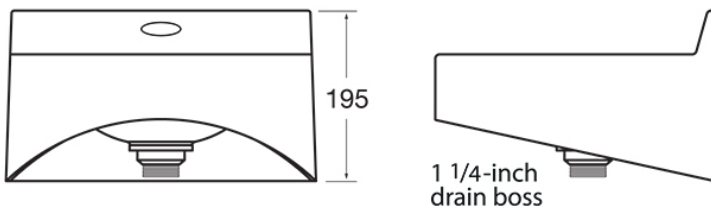

MODEL:

BaSix WS1-T2-WHITE

BASIX

BaSix Hand Wash Station. Soft-touch operated, time flow tap. Includes Delabie Temposoft 2 tap, M-MX91 manual mixer, water hose & tap hole stopper (WHITE)

Accreditation: WRAS

Basin Range: WS1

Controls: Soft-touch

Tap Type: Temposoft 2

FEATURES & BENEFITS

- Range of hygienic hand washing solutions.
- Helps operations meet their requirement to provide hand-washing stations on site.
- Good and safe habits are more easily followed and enforced.
- Engineered from a single-piece, moulded high-grade polycarbonate ABS plastic.
- Strong & durable with no sharp edges.
- Eco-friendly the WS1 can be fully recycled & has lower embedded energy costs than traditional stainless steel basins.
- 90% water saving with a Delabie hands free tap.

TECHNICAL INFO

- Dimensions: O/D: 355 x 320 x 195mm Bowl: 255 x 278 x 110mm deep

Dimensions are in millimeters. If a Cad file is required please visit www.mechline.com.