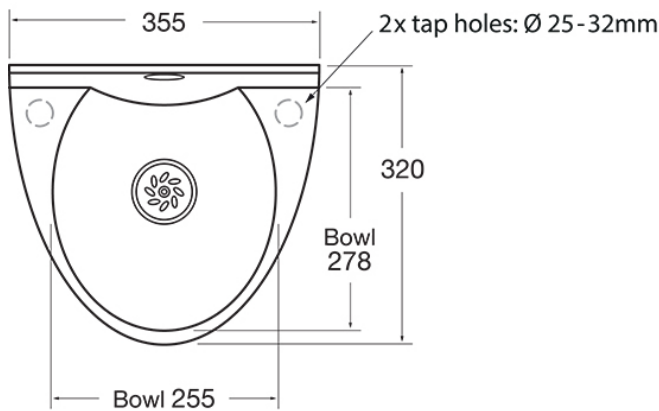

MODEL: **BaSix WS1-T2-T-WHITE**

BASIX

BaSix Hand Wash Station. Soft-touch operated, time flow tap. Includes Delabie Temposoft 2 tap, Premix Nano thermostatic mixer, water hose & tap hole stopper (WHITE)

Accreditation: WRAS
Basin Range: WS1
Controls: Soft-touch
Tap Type: Temposoft 2

FEATURES & BENEFITS

- Range of hygienic hand washing solutions.
- Helps operations meet their requirement to provide hand-washing stations on site.
- Good and safe habits are more easily followed and enforced.
- Engineered from a single-piece, moulded high-grade polycarbonate ABS plastic.
- Strong & durable with no sharp edges.
- Eco-friendly the WS1 can be fully recycled & has lower embedded energy costs than traditional stainless steel basins.
- 90% water saving with a Delabie hands free tap.

TECHNICAL INFO

- Dimensions: O/D: 355 x 320 x 195mm Bowl: 255 x 278 x 110mm deep

Dimensions are in millimeters. If a Cad file is required please visit www.mechline.com.