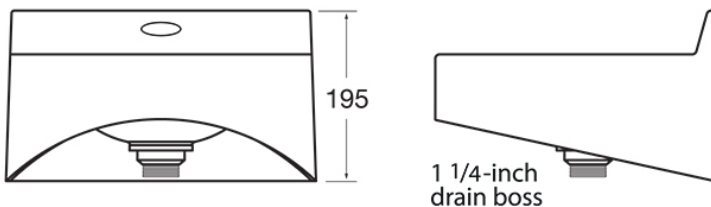

MODEL: **BaSix WS1-T2-T-WHITE**

BASIX

BaSix Hand Wash Station. Soft-touch operated, time flow tap. Includes Delabie Temposoft 2 tap, Premix Nano thermostatic mixer, water hose & tap hole stopper (WHITE)

Accreditation: WRAS
Basin Range: WS1
Controls: Soft-touch
Tap Type: Temposoft 2

FEATURES & BENEFITS

- Range of hygienic hand washing solutions.
- Helps operations meet their requirement to provide hand-washing stations on site.
- Good and safe habits are more easily followed and enforced.
- Engineered from a single-piece, moulded high-grade polycarbonate ABS plastic.
- Strong & durable with no sharp edges.
- Eco-friendly the WS1 can be fully recycled & has lower embedded energy costs than traditional stainless steel basins.
- 90% water saving with a Delabie hands free tap.

TECHNICAL INFO

- Dimensions: O/D: 355 x 320 x 195mm Bowl: 255 x 278 x 110mm deep

Dimensions are in millimeters. If a Cad file is required please visit www.mechline.com.