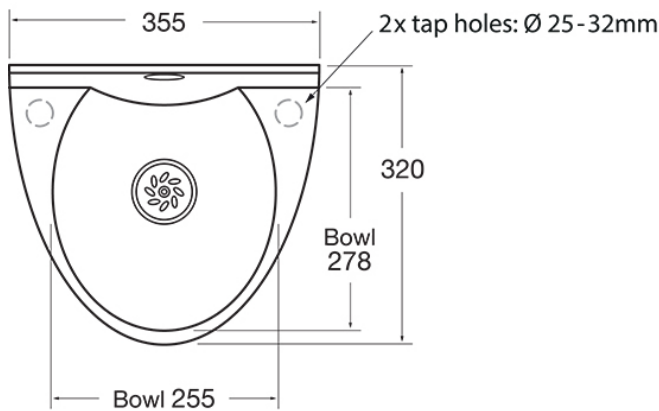

MODEL:

BaSix WS1-MT-T-WHITE

BASIX

BaSix Hand Wash Station with 'auto shut-off' single LEVER tap and thermostatic mixer (WHITE)

Basin Range: WS1
Controls: Auto shut-off

FEATURES & BENEFITS

- Range of hygienic hand washing solutions.
- Helps operations meet their requirement to provide hand-washing stations on site.
- Good and safe habits are more easily followed and enforced.
- Engineered from a single-piece, moulded high-grade polycarbonate ABS plastic.
- Strong & durable with no sharp edges.
- Eco-friendly the WS1 can be fully recycled & has lower embedded energy costs than traditional stainless steel basins.

TECHNICAL INFO

- Dimensions: O/D: 355 x 320 x 195mm Bowl: 255 x 278 x 110mm deep

Dimensions are in millimeters. If a Cad file is required please visit www.mechline.com.

MECHLINE DEVELOPMENTS LIMITED

Tel: +44 (0)1908 261511 | Email: info@mechline.com | Web: www.mechline.com