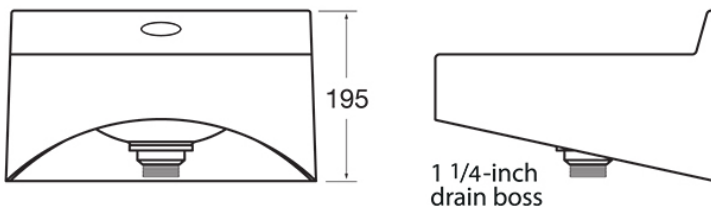

MODEL:

BaSix WS1-MT-T-WHITE

BASIX

BaSix Hand Wash Station with 'auto shut-off' single LEVER tap and thermostatic mixer (WHITE)

Basin Range: WS1
Controls: Auto shut-off

FEATURES & BENEFITS

- Range of hygienic hand washing solutions.
- Helps operations meet their requirement to provide hand-washing stations on site.
- Good and safe habits are more easily followed and enforced.
- Engineered from a single-piece, moulded high-grade polycarbonate ABS plastic.
- Strong & durable with no sharp edges.
- Eco-friendly the WS1 can be fully recycled & has lower embedded energy costs than traditional stainless steel basins.

TECHNICAL INFO

- Dimensions: O/D: 355 x 320 x 195mm Bowl: 255 x 278 x 110mm deep

Dimensions are in millimeters. If a Cad file is required please visit www.mechline.com.

MECHLINE DEVELOPMENTS LIMITED

Tel: +44 (0)1908 261511 | Email: info@mechline.com | Web: www.mechline.com