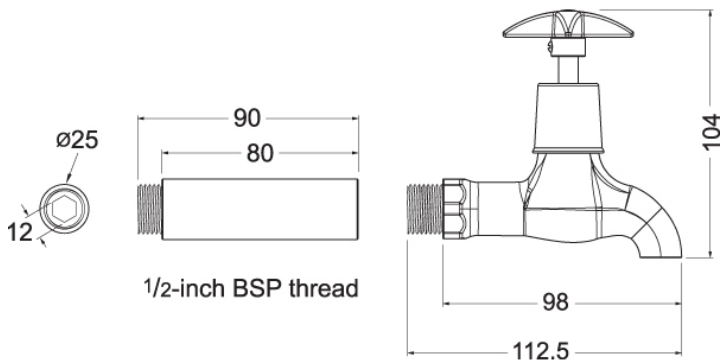

MODEL: **BaSix BSX-500WX-SO-H**

**BASIX**

1/2-inch Cross Head Bib Tap HOT with 80mm long stand off

Dimensions are in millimeters. If a Cad file is required please visit [www.mechline.com](http://www.mechline.com).