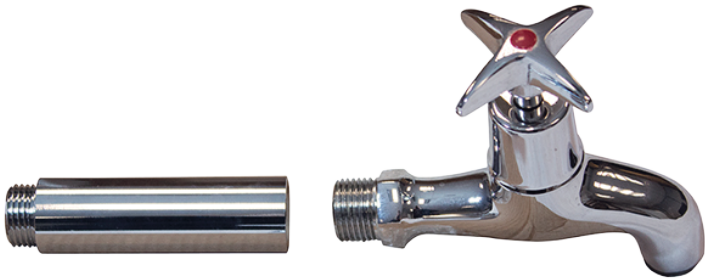

MODEL: **BaSix BSX-500WX-SO-H**

**BASIX**

1/2-inch Cross Head Bib Tap HOT with 80mm long stand off

Dimensions are in millimeters. If a Cad file is required please visit [www.mechline.com](http://www.mechline.com).