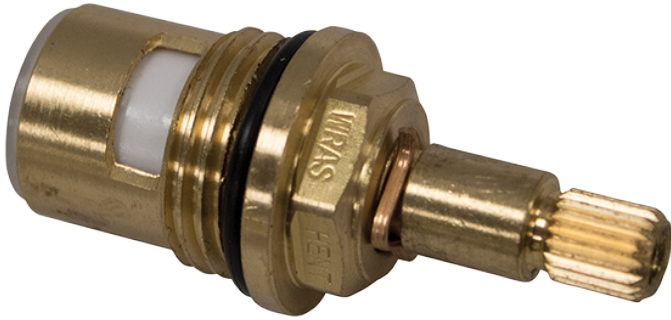

MODEL:

AquaTechnix TXCC1

AQUATECHNIX

Ceramic Cartridge 1 (Single)

Dimensions are in millimeters. If a Cad file is required please visit www.mechline.com.

MECHLINE DEVELOPMENTS LIMITED

Tel: +44 (0)1908 261511 | Email: info@mechline.com | Web: www.mechline.com