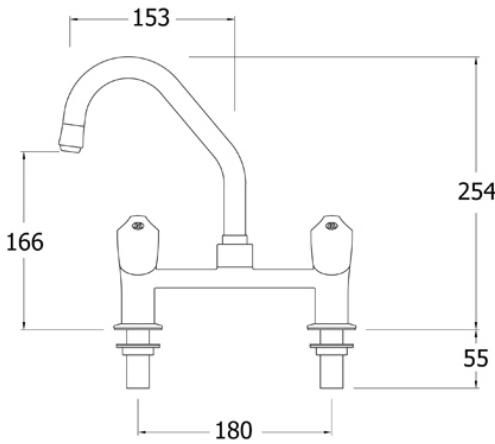

# AQUATECHNIX

AquaTechnix DOME head operated faucet TX-B-30 base with 150mm swivel spout. H: 254mm

**Accreditation:** Kiwa KUKreg4 1+

**Tap Hole Centres:** 180mm

**Base:** TX-B-30

**Connection(s):** ½-inch

**Controls:** Dome

**Model Range:** TX-30

**Mount:** Deck mounted

**Pedestal:** Twin Hole

**Spout:** 150mm swivel

**Tap Type:** Twin Mixer

**Water Feed:** Twin

### TECHNICAL INFO

- Connections: ½-inch
- Height: 254mm
- Recommended static water pressure range: 1.5 - 5 bar
- Flow rates for all TX-B-30 models - tested at 3 bar pressure: Fitted with WATER-SAVING diffuser: 3.70 l/m (INCLUDED) Fitted with STANDARD diffuser: 9.33 l/m