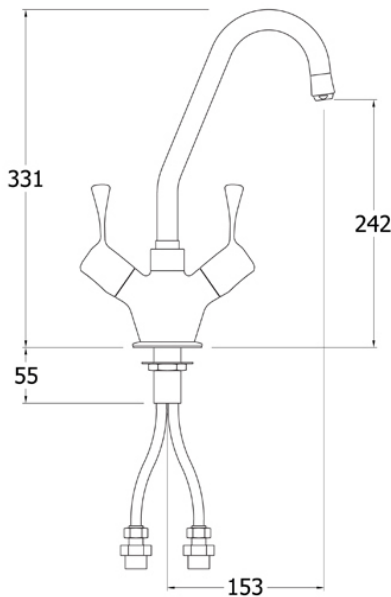

MODEL:

AquaTechnix TX-B-2SG6L

AQUATECHNIX

AquaTechnix LEVER operated faucet TX-B-20 base with 150mm swivel gooseneck spout. H: 331mm

- Accreditation:** Kiwa KUKreg4 1+
- Base:** TX-B-20
- Connection(s):** ½-inch
- Controls:** Lever
- Model Range:** TX-20
- Mount:** Deck mounted
- Pedestal:** Single Hole
- Spout:** 150mm swivel gooseneck
- Tap Type:** Monobloc Mixer
- Water Feed:** Twin

TECHNICAL INFO

- Connection: ½-inch
- Height: 331mm
- Recommended static water pressure range: 1.5 - 5 bar
- Flow rates for all TX-B-20 models - tested at 3 bar pressure: Fitted with WATER-SAVING diffuser: 3.56 l/m (INCLUDED) Fitted with STANDARD diffuser: 10.33 l/m