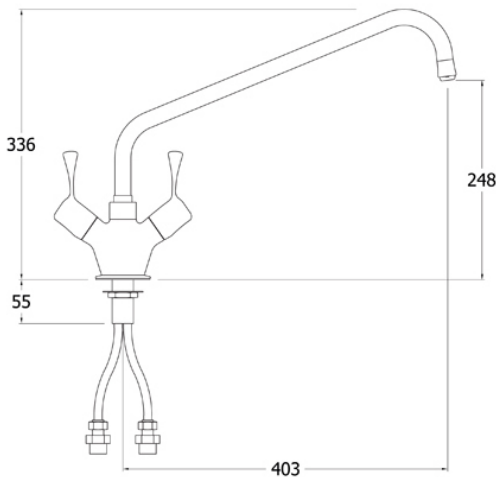

MODEL:

AquaTechnix TX-B-216L

AQUATECHNIX

AquaTechnix LEVER operated faucet TX-B-20 base with 400mm swivel spout. H: 336mm

Accreditation: Kiwa KUKreg4 1+

Base: TX-B-20

Connection(s): ½-inch

Controls: Lever

Model Range: TX-20

Mount: Deck mounted

Pedestal: Single Hole

Spout: 400mm swivel

Tap Type: Monobloc Mixer

Water Feed: Twin

FEATURES & BENEFITS

- Ergonomic in design and functionality.
- Modern, hygienic and practical design comes pre-assembled ready to install.
- All assembled models are factory tested up to 6 bar for quality assurance.
- Complete interchangeability between all bodies, spouts and pre-rinses means that product use can easily be changed on site at a later date.
- Includes PosiStop protected lever and dome heads for long life and reliability for all models

TECHNICAL INFO

- Connection: ½-inch
- Height: 336mm
- Recommended static water pressure range: 1.5 - 5 bar
- Flow rates for all TX-B-20 models - tested at 3 bar pressure: Fitted with WATER-SAVING diffuser: 3.56 l/m (INCLUDED) Fitted with STANDARD diffuser: 10.33 l/m