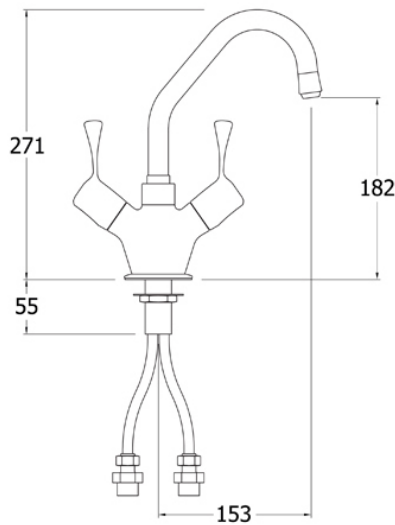

MODEL:

AquaTechnix TX-B-206L

AquaTechnix LEVER operated faucet TX-B-20 base with 150mm swivel spout. H: 271mm

Accreditation: Kiwa KUKreg4 1+

Base: TX-B-20

Connection(s): ½-inch

Controls: Lever

Model Range: TX-20

Mount: Deck mounted

Pedestal: Single Hole

Spout: 150mm swivel

Tap Type: Monobloc Mixer

Water Feed: Twin

FEATURES & BENEFITS

- Ergonomic in design and functionality.
- Modern, hygienic and practical design comes pre-assembled ready to install.
- All assembled models are factory tested up to 6 bar for quality assurance.
- Includes PosiStop protected lever and dome heads for long life and reliability for all models
- Water saving diffuser included as standard

TECHNICAL INFO

- Connection(s): ½-inch BSP male adapters for copper pipes including non-return valves
- Height: 271mm
- Hole cut out requirement: 32-38mm
- Product material: nickel plated brass
- Product weight: 1.34kg
- Recommended working pressure: 1.5 - 5 bar
- Flow rates: standard diffuser 10.33 lpm water saving diffuser 3.56 lpm tested at 3 bar pressure
- Certified to KUK Reg4 1+ by Kiwa
- Max recommended temperature 60°C

Dimensions are in millimeters. If a Cad file is required please visit www.mechline.com.

MECHLINE DEVELOPMENTS LIMITED

Tel: +44 (0)1908 261511 | Email: info@mechline.com | Web: www.mechline.com