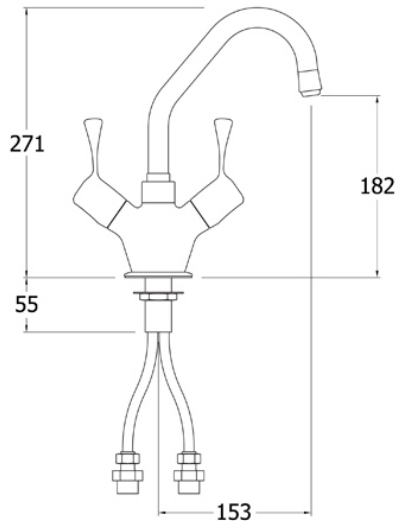

MODEL:

AquaTechnix TX-B-206L

AQUATECHNIX

AquaTechnix LEVER operated faucet TX-B-20 base with 150mm swivel spout. H: 271mm

Accreditation: Kiwa KUKreg4 1+

Base: TX-B-20

Connection(s): ½-inch

Controls: Lever

Model Range: TX-20

Mount: Deck mounted

Pedestal: Single Hole

Spout: 150mm swivel

Tap Type: Monobloc Mixer

Water Feed: Twin

FEATURES & BENEFITS

- Ergonomic in design and functionality.
- Modern, hygienic and practical design comes pre-assembled ready to install.
- All assembled models are factory tested up to 6 bar for quality assurance.
- Complete interchangeability between all bodies, spouts and pre-rinses means that product use can easily be changed on site at a later date.
- Includes PosiStop protected lever and dome heads for long life and reliability for all models

TECHNICAL INFO

- Connection: ½-inch
- Height: 271mm
- Recommended static water pressure range: 1.5 - 5 bar
- Flow rates for all TX-B-20 models - tested at 3 bar pressure: Fitted with WATER-SAVING diffuser: 3.56 l/m (INCLUDED) Fitted with STANDARD diffuser: 10.33 l/m

Dimensions are in millimeters. If a Cad file is required please visit www.mechline.com.

MECHLINE DEVELOPMENTS LIMITED

Tel: +44 (0)1908 261511 | Email: info@mechline.com | Web: www.mechline.com