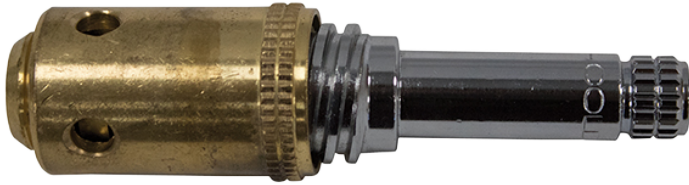

MODEL:

AquaJet AJVC029

AQUAJET

1 Valve Body (fits cold ONLY) for Lever Head Body

MECHLINE DEVELOPMENTS LIMITED

Tel: +44 (0)1908 261511 | Email: info@mechline.com | Web: www.mechline.com