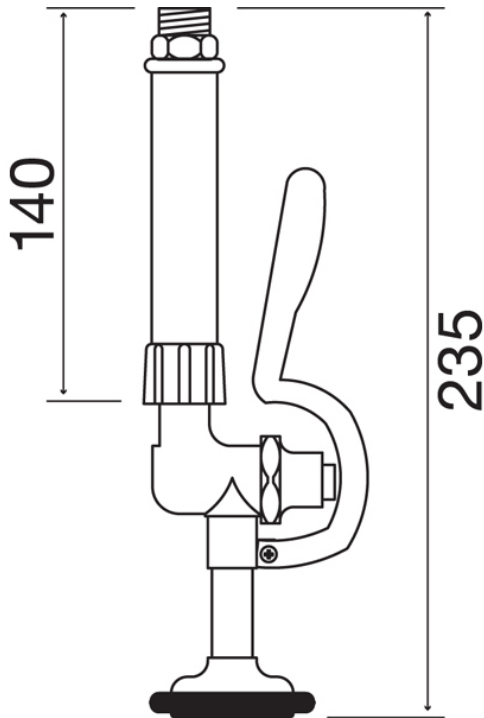

MODEL:

AquaJet AJSG019

AQUAJET

Complete Pre-Rinse Spray Gun Assembly Standard Rose Head

Dimensions are in millimeters. If a Cad file is required please visit www.mechline.com.

MECHLINE DEVELOPMENTS LIMITED