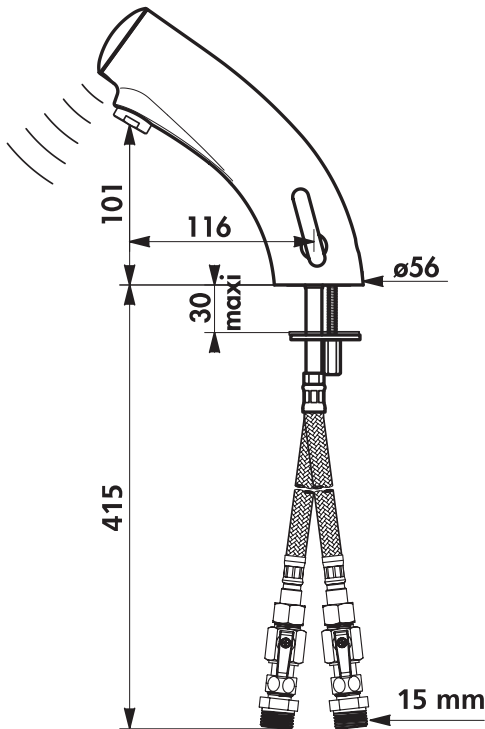

MODEL: **DLB-49200615**

DELABIE

by **MECHLINE**

Deck mounted TEMPOMATIC Mix 3 battery operated tap (mixer).

Brand: Delabie.
Tap type: Tempomatic Mix 3.
Operation: Battery operated.
Mount: Deck mounted.
Accreditation: WRAS.

FEATURES & BENEFITS

- WRAS approved.
- Flow straightener set at 3 lpm at 3 bar. Flow rate can be adjusted if pressure < 3 bar.
- 6V Lithium battery, solenoid valves and electronic controls integrated in the body of the tap.
- Infra-red presence detection.
- PEX flexibles with integrated filters.
- Chrome-plated brass body with reinforced fixings.
- Anti-blocking safety & temp. limiter.
- Duty flush (for ~60 seconds 24 hours after last use).

TECHNICAL INFORMATION

Connection(s): M1/2-inch Ø 15mm.
Drop height: 100mm.
Spout length: 120mm.
Flow rate: 3 lpm.
Warranty: 10-year warranty.

MAINTENANCE & CLEANING

Cleaning chrome: Do not use abrasive, chlorine or acid-based cleaning products. Avoid contact with concentrated bleach. Clean with soapy water using a cloth or sponge.