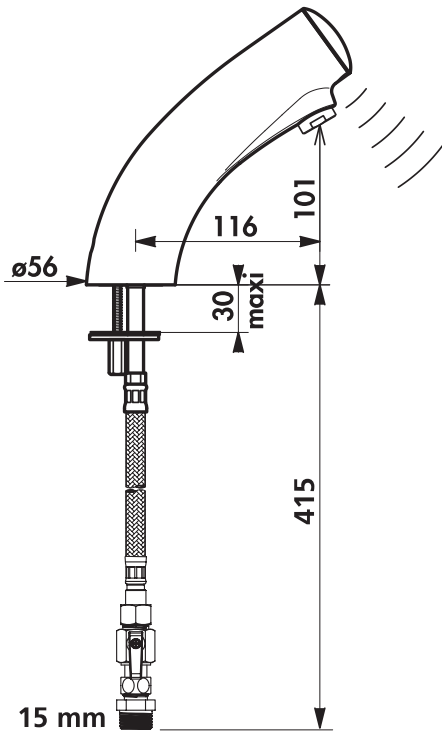

MODEL: **DLB-44200615**

DELABIE

by **MECHLINE**

Deck mounted TEMPOMATIC 3 battery operated tap (non mixer).

Brand: Delabie.
Tap type: Tempomatic 3.
Operation: Battery operated.
Mount: Deck mounted.
Accreditation: WRAS.

FEATURES & BENEFITS

- WRAS approved.
- Flow straightener set at 3 lpm at 3 bar. Flow rate can be adjusted if pressure < 3 bar.
- 6V Lithium battery, solenoid valves and electronic controls integrated in the body of the tap.
- Infra-red presence detection.
- PEX flexibles with integrated filters.
- Chrome-plated brass body with reinforced fixings.
- Anti-blocking safety & temp. limiter.
- Duty flush (for ~60 seconds 24 hours after last use).

TECHNICAL INFORMATION

Connection(s): M1/2-inch Ø 15mm.
Drop height: 100mm.
Spout length: 120mm.
Flow rate: 3 lpm.
Warranty: 10-year warranty.

MAINTENANCE & CLEANING

Cleaning chrome: Do not use abrasive, chlorine or acid-based cleaning products. Avoid contact with concentrated bleach. Clean with soapy water using a cloth or sponge.