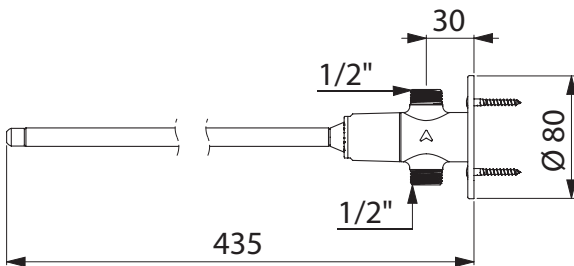

MODEL:

DLB-735-400

DELABIE

by MECHLINE

TEMPOGENOU - Knee operated valve. Straight type in line inlet/outlet

Brand: Delabie

Controls: Knee operated

Accreditation: WRAS

FEATURES & BENEFITS

- Water savings up to 85%.
- Total hygiene: no manual contact.
- Time flow ~7 sec.
- Flow rate pre-set at 3 lpm at 3 bar, can be adjusted from 1.5 to 6 lpm.
- Control lever reinforced by an internal stainless steel rod.
- Solid brass wall plate with reinforced fixing via 4 stainless steel screws.
- Cold or mixed water supply.

TECHNICAL INFO

- Connection(s): M1/2-inch.
- Length: 435mm.
- Flow rate: 3 lpm.
- Warranty: 10-year warranty.

MAINTENANCE & CLEANING

Cleaning chrome: Do not use abrasive, chlorine or acid-based cleaning products. Avoid contact with concentrated bleach. Clean with soapy water using a cloth or sponge.